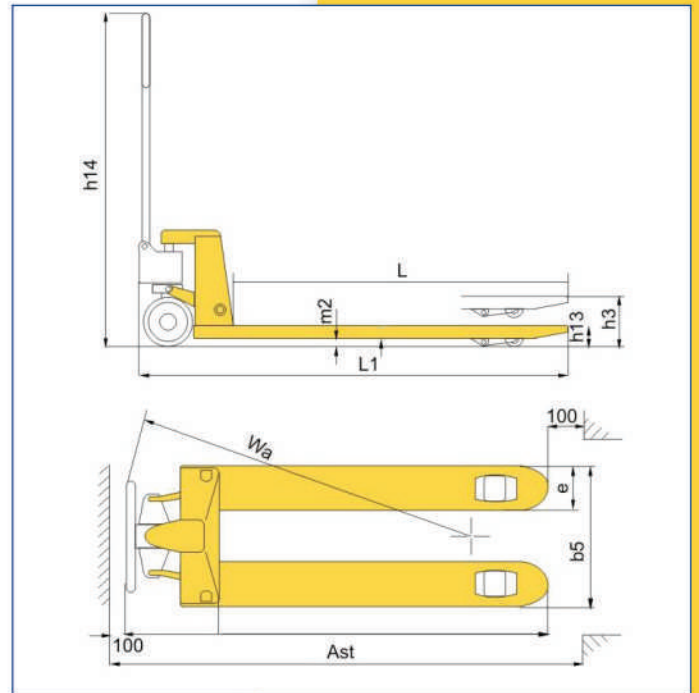

JPR Plus 2500

Hand Pallet Truck
(2500 Kg.)

- Heavy duty design
- Double steering wheel and tandem load wheel
- Reliable and long life welded pump
- Excellent turning angle

Specifications:

Model		JPR Plus 2500
Capacity	Q = Kg.	2500
Lowered fork height	h13 = mm	75
Steering wheel	mm	Ø180 x 50
Fork wheel double	mm	Ø72 x 70
Max. Lift height	h3 = mm	190
Height of tiller in drive position	h14 = mm	1170
Overall length	L1 = mm	1520
Fork length	L = mm	1150
Distance over fork – arms	b5 = mm	550 / 680
Ground clearance, center of wheelbase	m2 = mm	32
Aisle width for pallets 1000x1200 crossways	Ast = mm	1720
Aisle width for pallets 800x1200 lengthways	Ast = mm	1770
Turning radius	Wa = mm	1265
Fork Width	e = mm	150

• For any special requirements, Please contact Jost's marketing department. • Dimensions indicated here are subject to variations of ± 20mm and performance within ± 10%. • Right to make changes and technical improvements reserved.